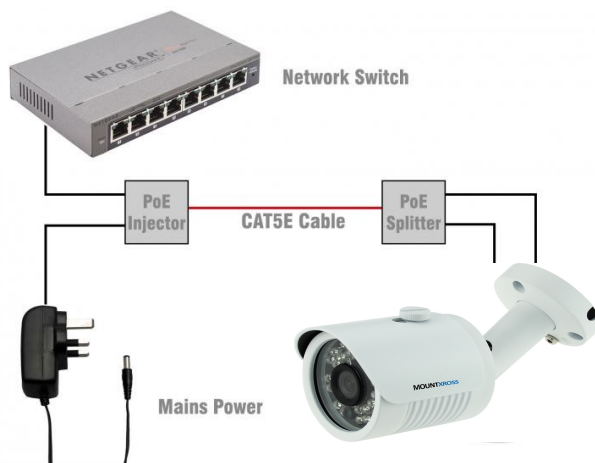

Lens

Focus Length	Board Lens 3.6mm/F2.0
Focus Control	Fixed
Lens Type	Fixed
Pixels	2M Pixels

Camera Features

Day/Night	Color/ B&W (IR-CUT)
Compression	H.264/JPEG/AVI
Image Config	Saturation/Brightness/Contrast / Sharpness, Mirror, 3D NR , White Balance, BLC,
Back Light Compensation	YES
WDR	YES
Low Bandwidth Consumption	NO
Denoise	YES
Motion Detection	Support
Privacy Masking	3 Rectangular Zone
Recording Mode	NVR/NAS/CMS/Web
Language	Chinese Simplified, Chinese Traditional, English, Bulgarian, Polish, Farsi, German, Russian, French, Korean, Portuguese, Japanese, Turkish, Spanish, Hebrew, Italian

Night Vision

Infrared LED	∅ 14μ x 18PCS
Infrared Distance	20M
IR Status	Under 10 Lux By CDS
IR Power On	CDS Auto Control

Network

Ethernet Protocol	RJ-45 (10/100Base-T) IPv4, HTTP, TCPIP, FTP, NTP, RTSP, UDP, SMTP, DNS, DDNS
ONVIF	Support ONVIF 2.4
P2P	YES, Support QR Code
POE	Optional, Support IEEE 802.3af
Video Delay	0.3S (Within the Lan)
Main Stream	1920*1080@30fps
Sub Stream	720*480@30fps
IE Brower	IE6-11, Google Chrome (IE Tab), Firefox(IE Tab)
Smart Phone	iPhone, iPad, Android, Android Pad

General

Housing	Metal
Anti-cut Bracket	NO
IR Cut Filter	YES
Operation Temperature	-10℃ ~ +50℃ RH95% Max
Storage Temperature	-20℃ ~ +60℃ RH95% Max
Power Source	DC12V±10%, 500mA
Dimension	∅ 94 x 69(H) mm
Weight	480g

Visit us at : www.mountxross.com
For Enquiry : info@mountxross.com
For Sales : sales@mountxross.com
Contact us : +8613510224602

Distributor